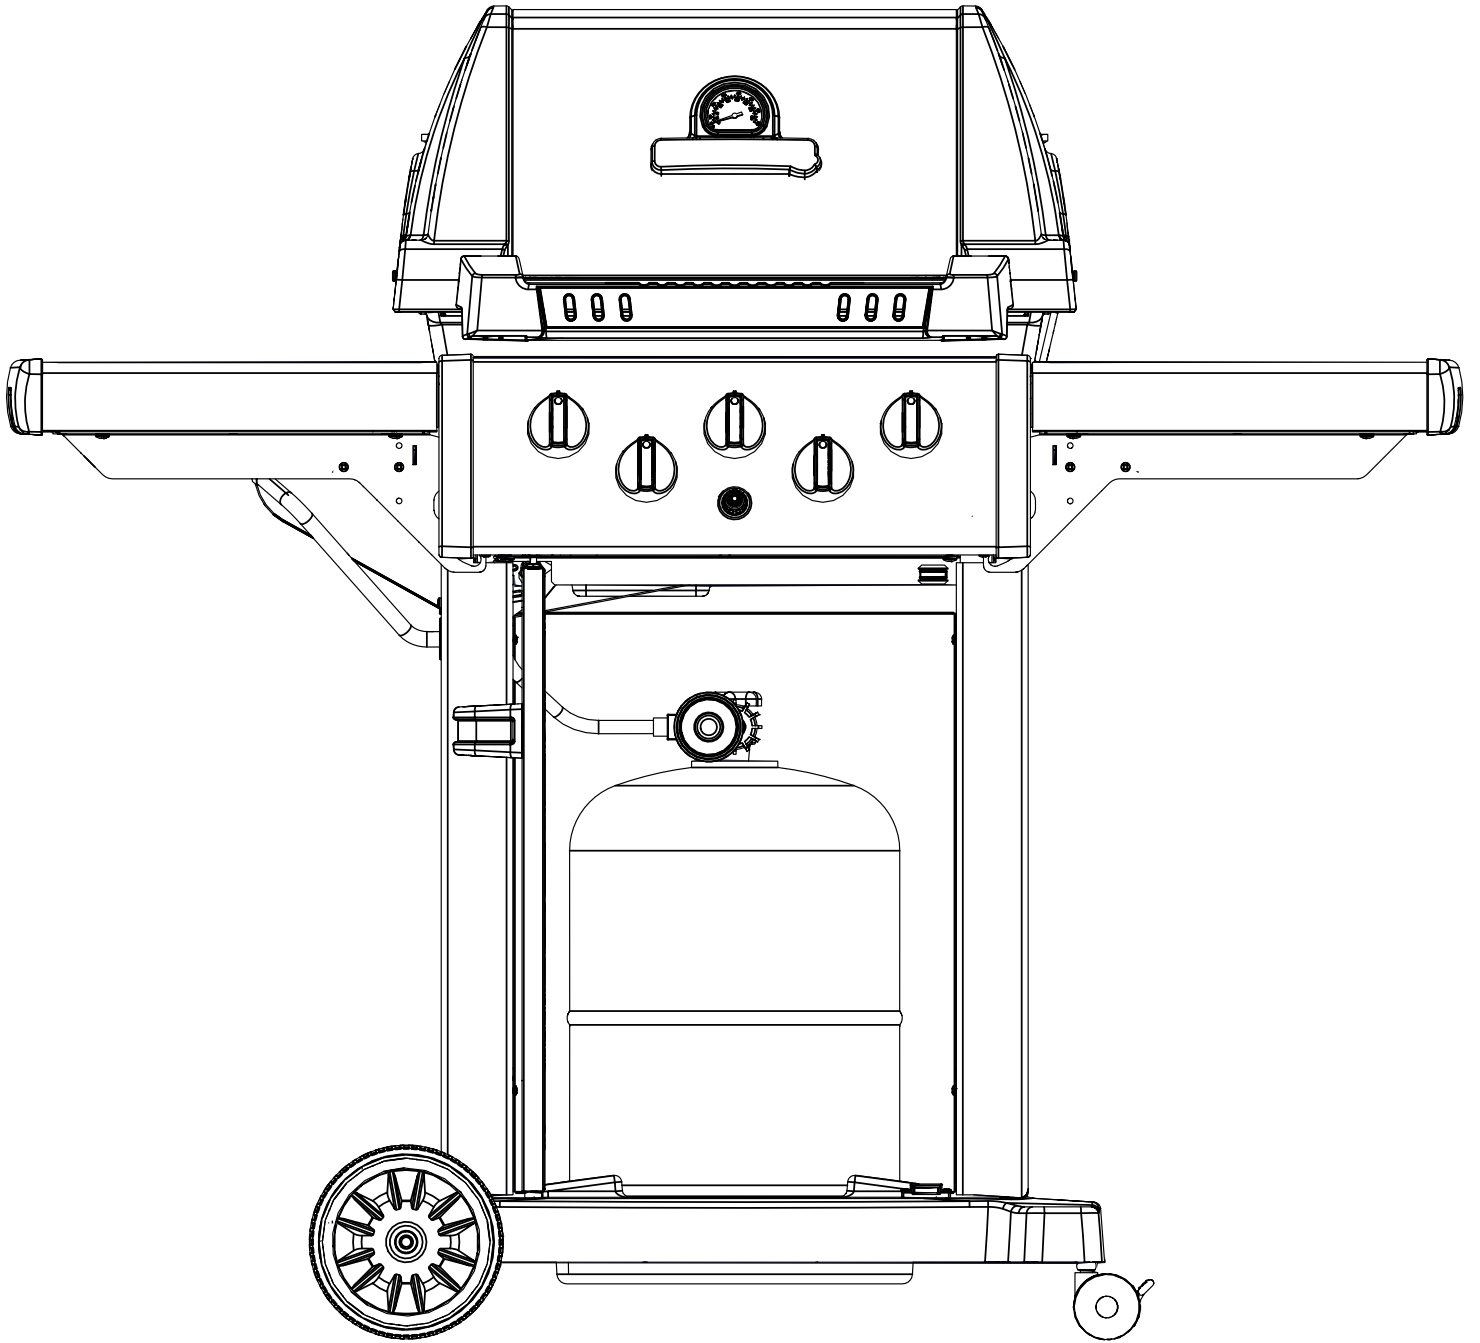

Broil King®

REDDI-BILT BARBECUES

Broil King
MONARCH 320
8342-52
8342-53

Broil King
MONARCH 340
8342-62
8342-63

Broil King
MONARCH 390
8342-82
8342-83

HARDWARE INCLUDED

Y-12222		X1	Y-12223		X1
10240-15		X2	Y-11561		X4
Y-11551		X1	S21084		X2
Y-12673		X2	S21420		X2
AAA		X1	S21233		X2
Y-11793		X4	Y-12124		X1
Y-29304		X2	Y-11865		X8
			S21124		X2

3

4

15

- (2)  (2)  (2) 

17

18

19

20