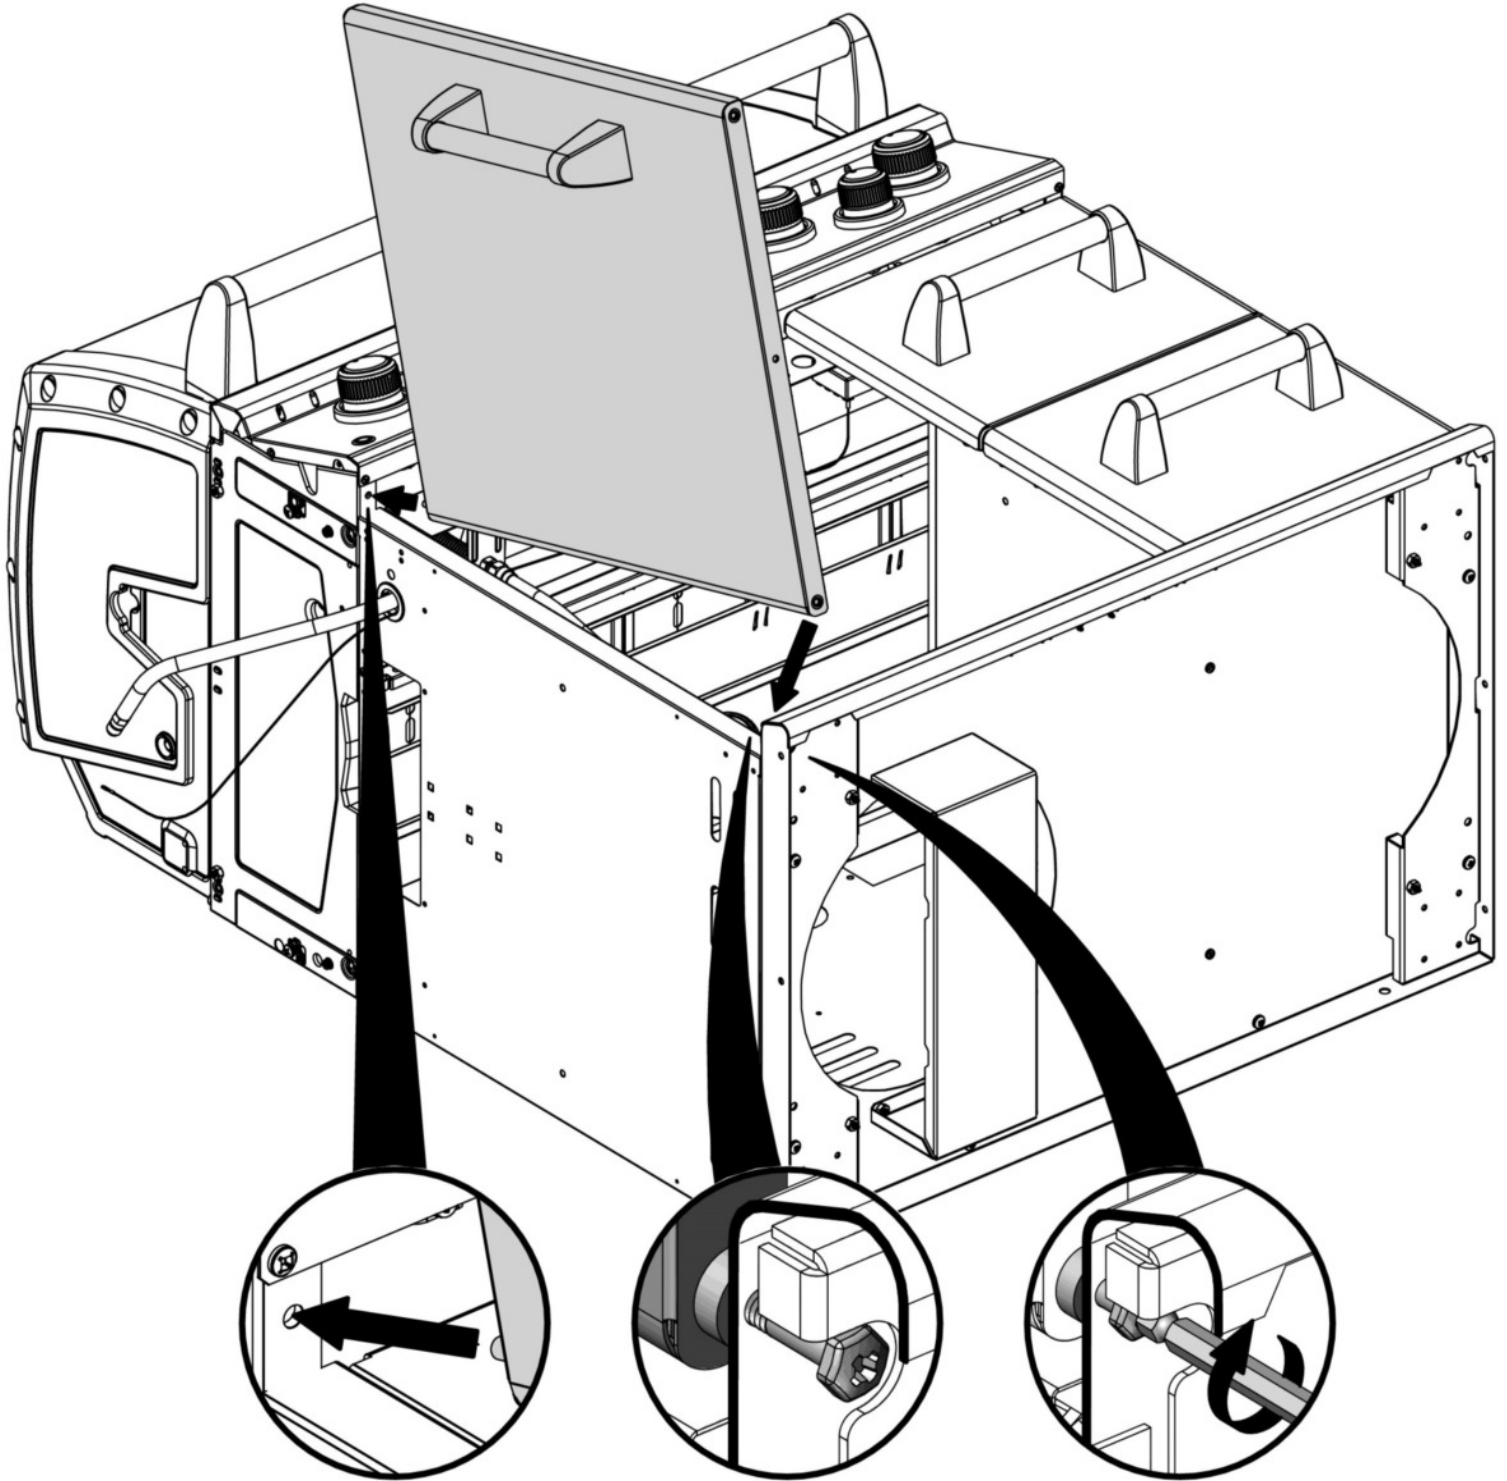

20084-E86EU REV J 10/18

HARDWARE INCLUDED

Y-12865		X24	Y-11793		X8
Y-29306		X4	 <p>#3 ROBERTSON</p> <p>#2 ROBERTSON</p>		

TOOLS REQUIRED

7/16"

1

2

3